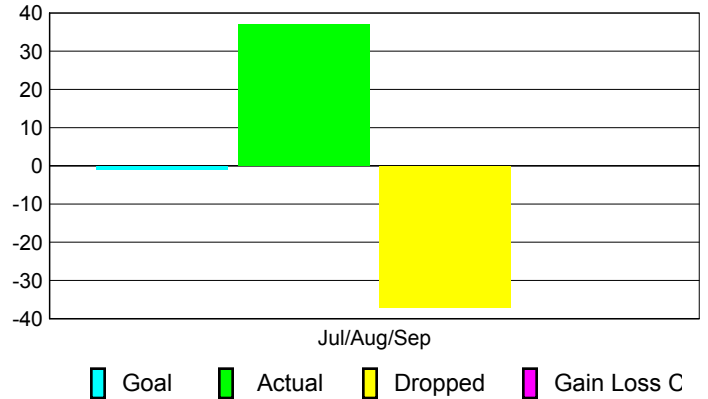

Club Results 2010-2011

Goal, New, Dropped, Gain/Loss

MEMBERSHIP

**Membership Results
2010-2011**

**Membership
2009-2010**

Month	Net Memb Goal	Actual New Memb	Actual Dropped Memb	Gain/Loss of Memb	Gain/Loss of Memb
Jul/Aug/Sep	-1	37	-37	0	-29
Totals	-1	37	-37	0	-29

Membership Results 2010-2011

Goal, New, Dropped, Gain/Loss

Comparison of Club Gain/Loss

Current Year Compared to the Previous Year

Comparison of Membership Gain/Loss

Current Year Compared to the Previous Year